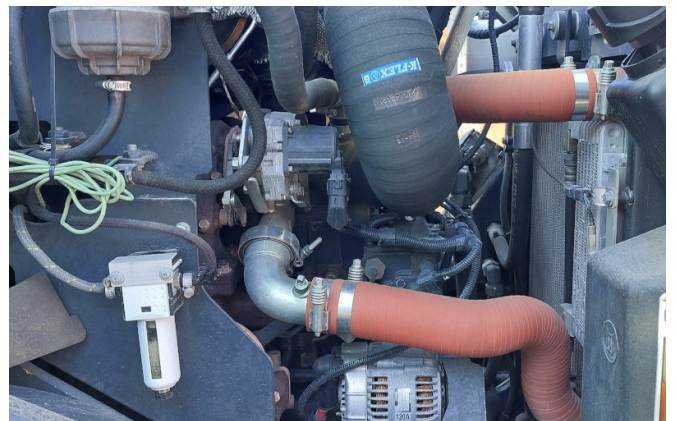

KIESEL

Mein Systempartner.

KOMATSU

WA100M-7

View 6