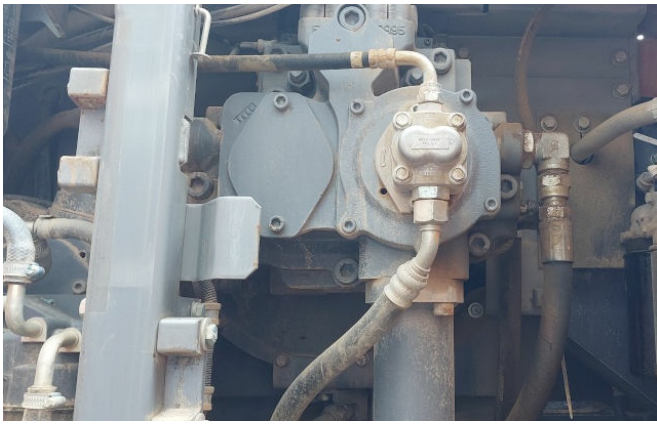

View 7

WIR KAUFEN IHRE

BAUMASCHINEN

UMSCHLAGMASCHINEN

ANBAUGERÄTE

UND JEDE ART VON ZUBEHÖR!

© Ankauf@kiesel.net
T: 0152 57 95 89 96

- ✓ Jede Marke
- ✓ Jedes Baujahr
- ✓ Jeder Zustand

View 14