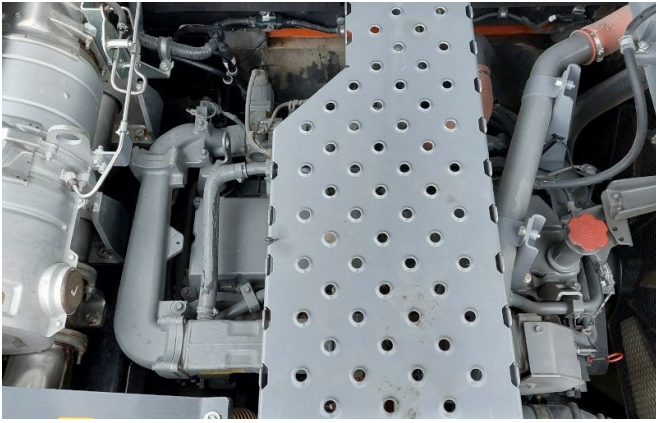

Equipment:

20m long reach boom
piping for dc bucket
a/c

rear camera
additional rear weight
700mm shoes

3,1m transport width
without attachments

Avia Bantleon PEB50 Bio oil

Leica 3D preliminary setup with 2 waterproof sensors at the bucket stick

View 2

View 3

View 4

View 5

View 6

View 7

View 8

View 9