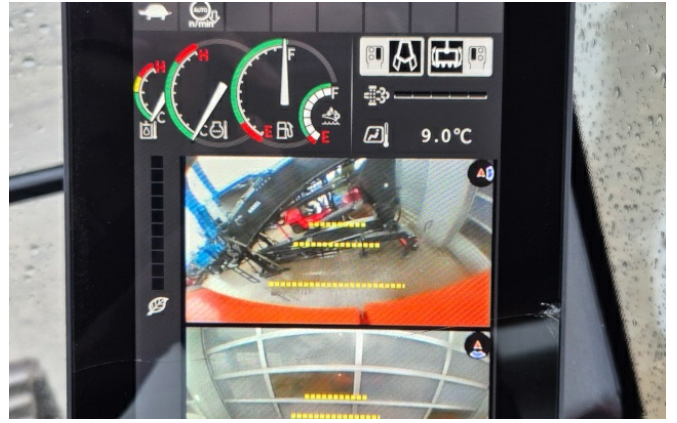

Equipment:

20m long reach boom
piping for dc bucket
a/c

rear camera
additional rear weight
700mm shoes

3,1m transport width
without attachments

Avia Bantleon PEB50 Bio oil

Leica 3D preliminary setup with 2 waterproof sensors at the bucket stick

View 10

View 11

View 12

View 13

View 14

View 15

View 16

View 17