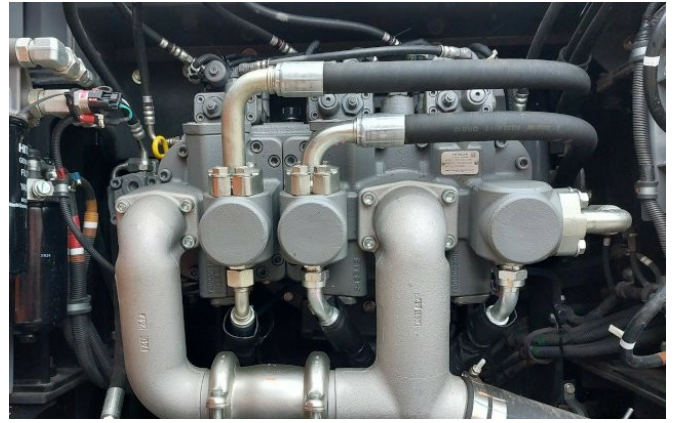

KIESEL

Mein Systempartner.

HITACHI

ZX350LCN-7 20 M LONGREACH

KIESEL

Ref.-number: 0010522592
Construction year: 2023
Operating hours: 1250
Location: Baienfurt

-Avia Bantleon PEB50 Bio-Öl
-Leica 3D Vorrüstung mit 2 wasserdichten Sensoren

Equipment:

20m long reach boom
piping for dc bucket
a/c

rear camera
additional rear weight
700mm shoes

3,1m transport width
without attachments

Avia Bantleon PEB50 Bio oil

Leica 3D preliminary setup with 2 waterproof sensors at the bucket stick

View 2

View 3

View 4

View 5

View 6

View 7

View 8

View 9