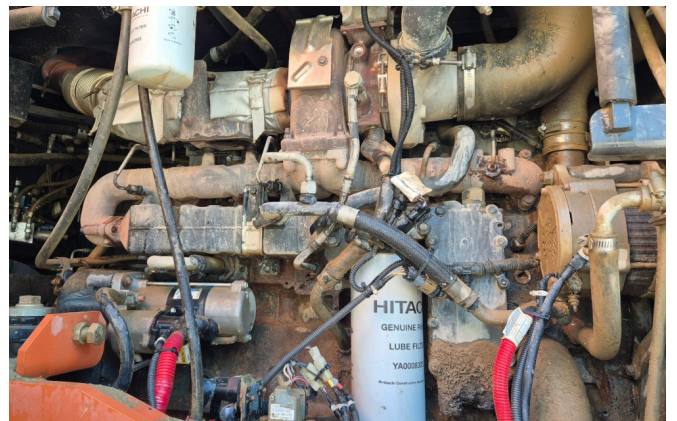

KIESEL

Mein Systempartner.

HITACHI

ZW310-6

View 6