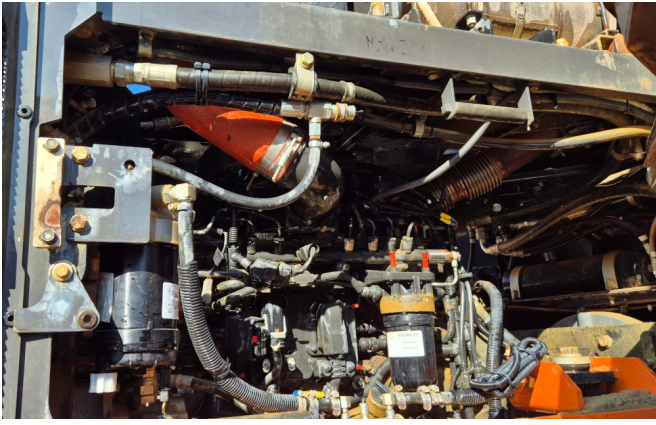

View 7

**WIR
KAUFEN
IHRE**

BAUMASCHINEN
UMSCHLAGMASCHINEN
ANBAUGERÄTE
UND JEDE ART VON ZUBEHÖR!

✓ Jede Marke
✓ Jedes Baujahr
✓ Jeder Zustand

Ankauf@Kiesel.net
T: 0152 57 95 89 96

View 9

Top-Bewertungen
★★★★★ 4,6 bei Google
★★★★★ 4,6 bei MachineryLine
★★★★★ 4,6 bei Traktor