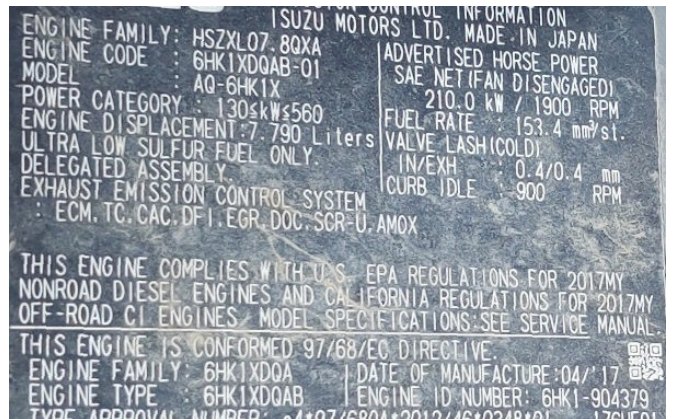

KIESEL

Mein Systempartner.

HITACHI

KTEG KLS400-6

Ref.-number: 0010517369

Construction year: 2017

Operating hours: 5850

Location: Baienfurt

View 2

View 3

View 4

View 5

View 6

View 7

View 8

View 9