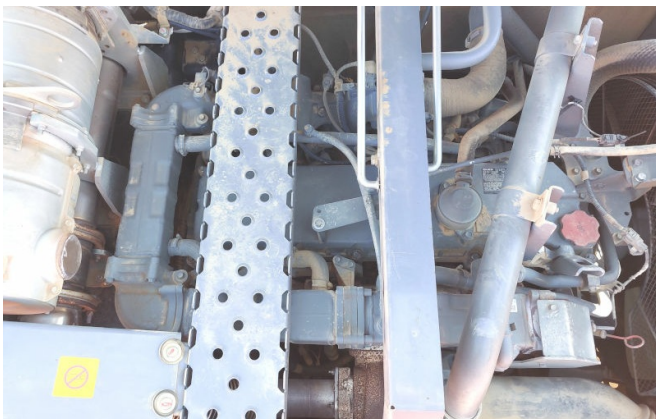

KIESEL

Mein Systempartner.

HITACHI

KTEG KLS400-6

View 5