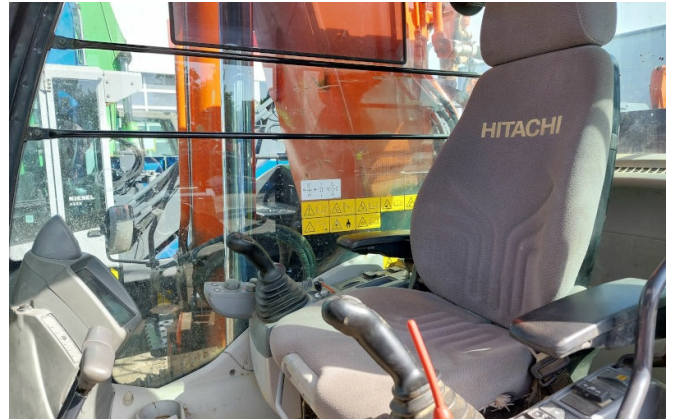

View 10

WIR KAUFEN IHRE

BAUMASCHINEN

UMSCHLAGMASCHINEN

ANBAUGERÄTE

UND JEDE ART VON ZUBEHÖR!

© Ankauf@kiesel.net
T: 0152 57 95 89 96

- ✓ Jede Marke
- ✓ Jedes Baujahr
- ✓ Jeder Zustand

View 14