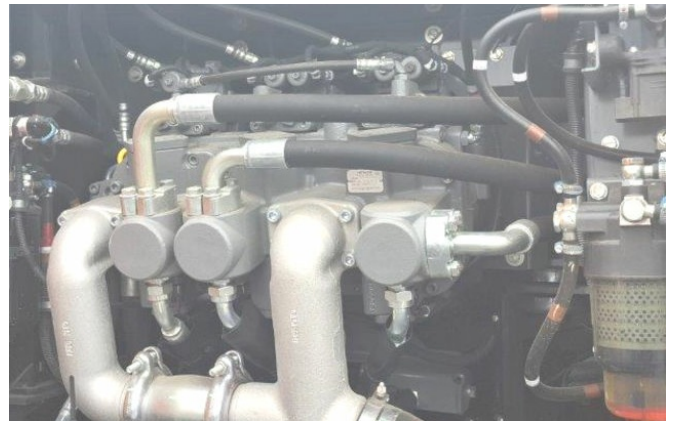

Location: Stockstadt am Rhein

Equipment:

mono boom

30 m telescopic arm

sliding cab

a/c

rear camera

600 mm shoes

View 2

View 3

View 4

View 5

View 6

View 7

View 8

View 9