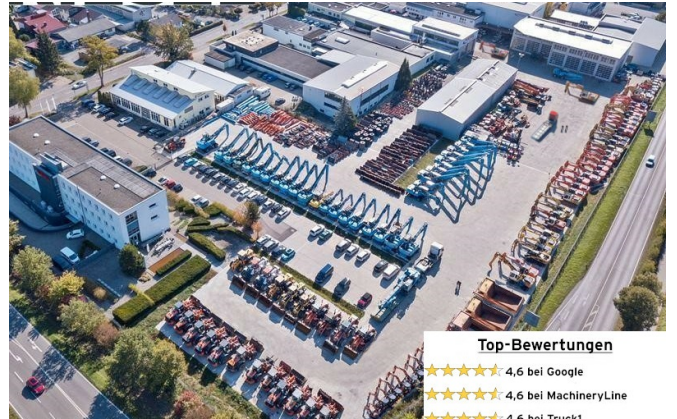

Location: Stockstadt am Rhein

Equipment:

mono boom

30 m telescopic arm

sliding cab

a/c

rear camera

600 mm shoes

View 2

View 3

View 4

View 5

View 6

View 7

View 8

View 9