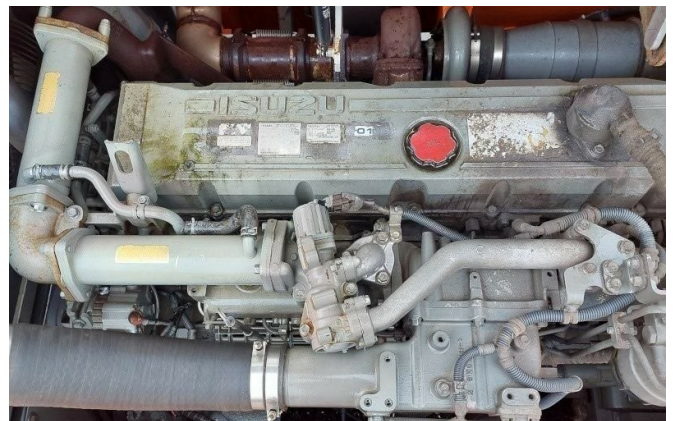

KIESEL

Mein Systempartner.

HITACHI

ZX520LCD-3

View 6