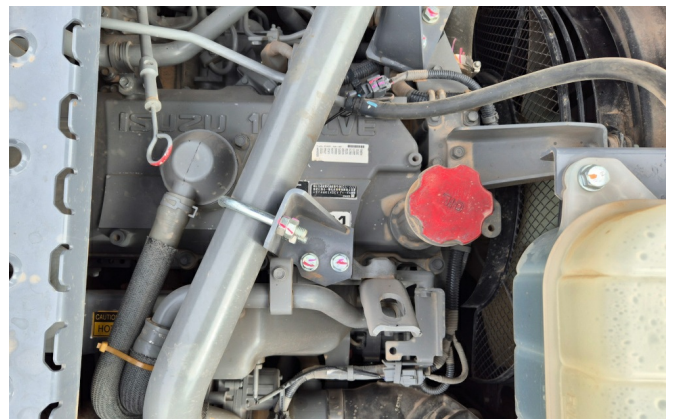

KIESEL

Mein Systempartner.

HITACHI

ZX250LCN-7

View 6