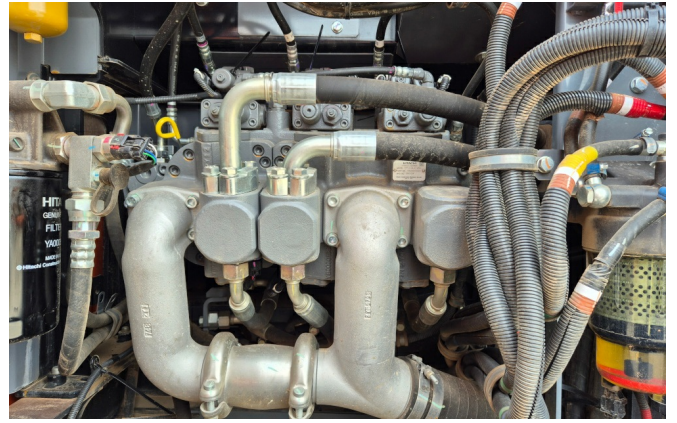

KIESEL

Mein Systempartner.

HITACHI

ZX250LCN-7

Ref.-number: 0010523098
Construction year: 2023
Operating hours: 1410
Location: Baienfurt

Equipment:

mono boom
2960mm stick
piping for hammer, shear
piping for Oilquick coupler
central grease
ROPS cabin
a/c
aerial angle camera
600mm shoes
3m transport width
without cab guards
without quick coupler
Worldwide delivery. Please ask for our low shipping charges.

View 4

View 5

View 6

View 7

View 8

View 9

View 10

View 11