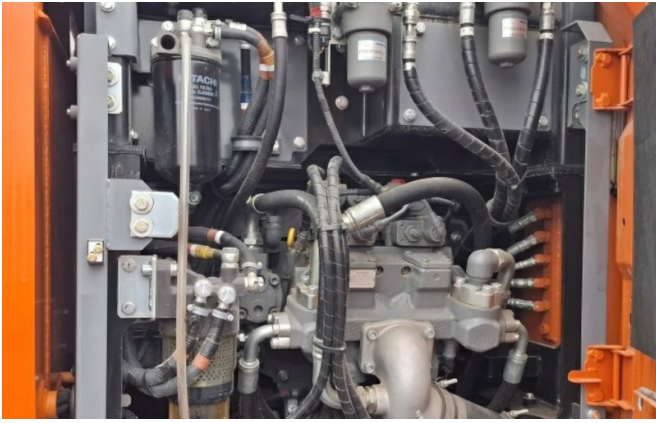

View 7

WIR KAUFEN IHRE

BAUMASCHINEN

UMSCHLAGMASCHINEN

ANBAUGERÄTE

UND JEDE ART VON ZUBEHÖR!

© Ankauf@kiesel.net
T: 0152 57 95 89 96

- ✓ Jede Marke
- ✓ Jedes Baujahr
- ✓ Jeder Zustand

View 14