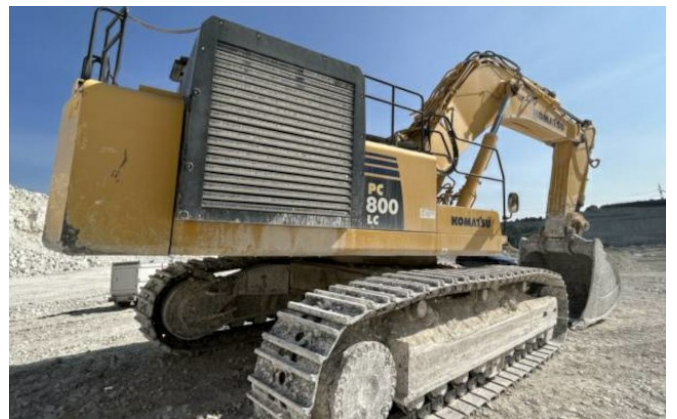

KIESEL

Mein Systempartner.

KOMATSU

PC800LC-8E0

View 6