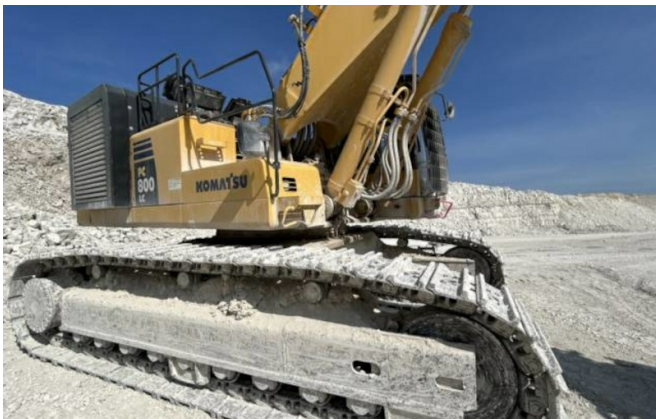

KIESEL

Mein Systempartner.

KOMATSU

PC800LC-8E0

View 3