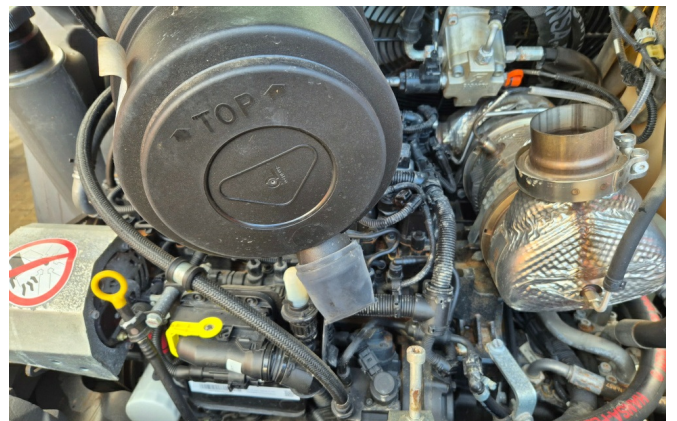

KIESEL

Mein Systempartner.

HITACHI

ZW65-6

View 6