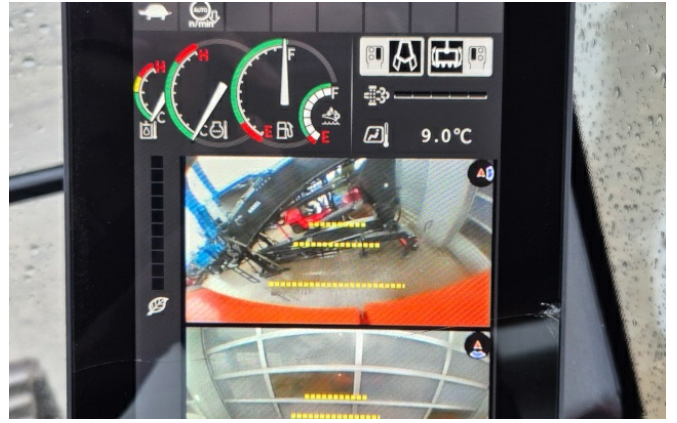

Equipment:

20m long reach boom
piping for dc bucket
a/c
rear camera
additional rear weight
700mm shoes
3,1m transport width
without attachments

Avia Bantleon PEB50 Bio oil

Leica 3D preliminary setup with 2 waterproof sensors at the bucket stick

View 10

View 11

View 12

View 13

View 14

View 15

View 16

View 17