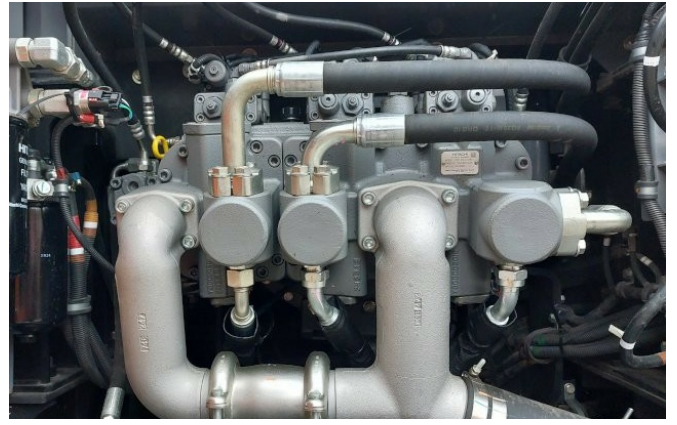

KIESEL

Mein Systempartner.

HITACHI

ZX350LCN-7 20 M LONGREACH

KIESEL

Ref.-number: 0010522592
Construction year: 2023
Operating hours: 1250
Location: Baienfurt

-Avia Bantleon PEB50 Bio-Öl
-Leica 3D Vorrüstung mit 2 wasserdichten Sensoren

Equipment:

20m long reach boom
piping for dc bucket
a/c
rear camera
additional rear weight
700mm shoes
3,1m transport width
without attachments

Avia Bantleon PEB50 Bio oil

Leica 3D preliminary setup with 2 waterproof sensors at the bucket stick

View 2

View 3

View 4

View 5

View 6

View 7

View 8

View 9