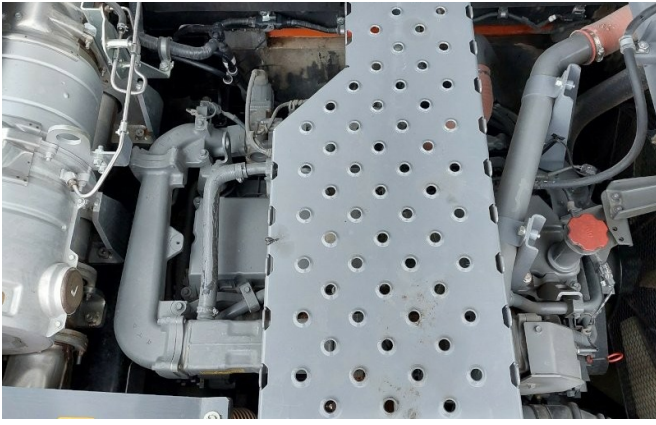

Equipment:

20m long reach boom
piping for dc bucket
a/c
rear camera
additional rear weight
700mm shoes
3,1m transport width
without attachments

Avia Bantleon PEB50 Bio oil

Leica 3D preliminary setup with 2 waterproof sensors at the bucket stick

View 2

View 3

View 4

View 5

View 6

View 7

View 8

View 9