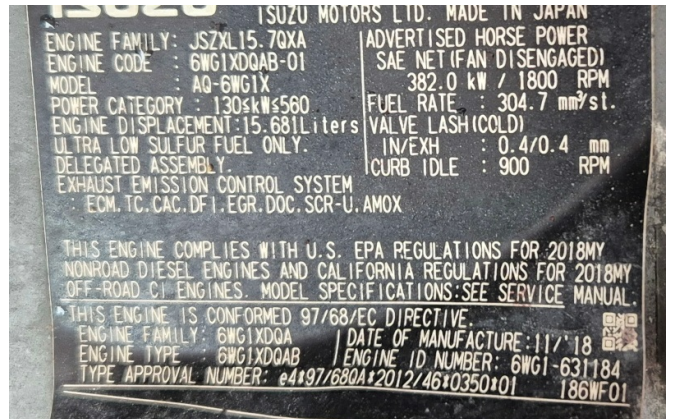

KIESEL

Mein Systempartner.

HITACHI

ZX890LCH-6

View 4