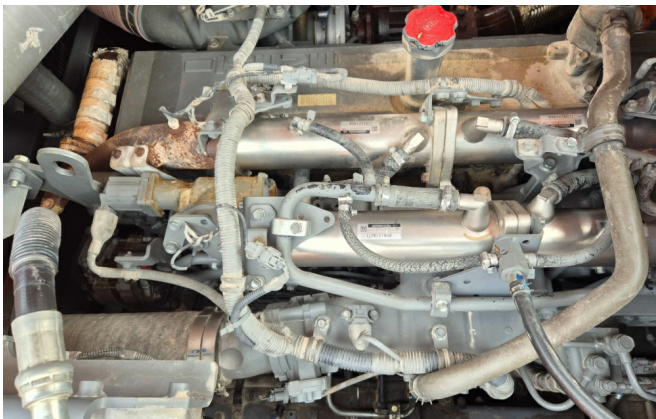

KIESEL

Mein Systempartner.

HITACHI

ZX890LCH-6

View 3