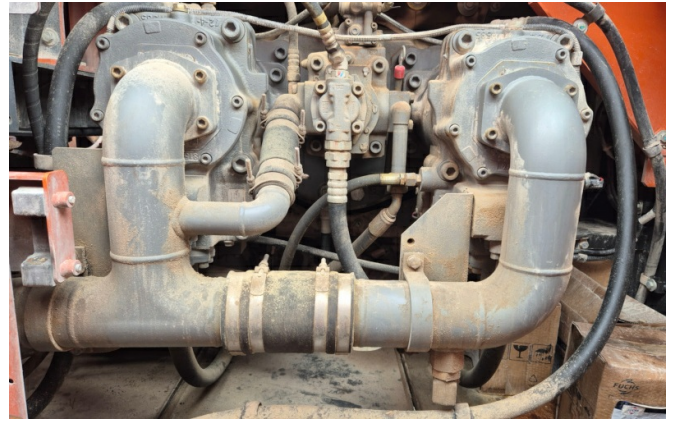

Equipment:

BE mono boom 7100mm

BE stick 2950mm

a/c

rear camera

central grease

650mm dual grouser shoes

Worldwide delivery. Please ask for our low shipping charges.

View 3

View 4

View 5

View 6

View 7

View 8

View 9

View 10