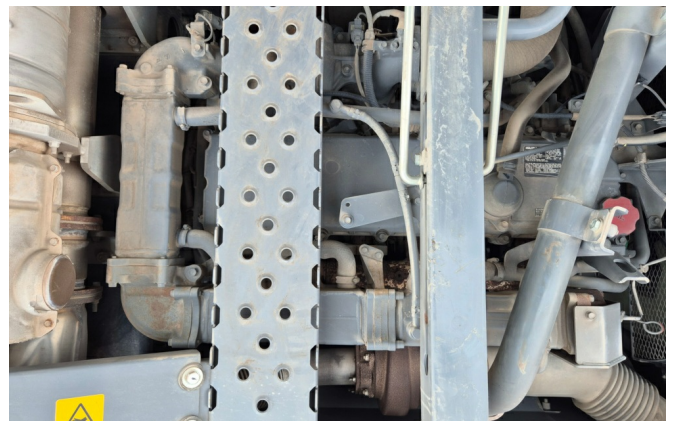

KIESEL

Mein Systempartner.

HITACHI

ZX300LCN-6

Ref.-number: 0010520009
Construction year: 2020
Operating hours: 4000
Location: Baienfurt

Equipment:

variable boom
3110mm stick
piping for hammer, shear
piping for Oilquick coupler
central grease
ROPS cabin
a/c
rear and side cameras
600mm shoes
3m transport width
without aquick coupler
Worldwide delivery. Please ask for our low shipping charges.

View 4

View 5

View 6

View 7

View 8

View 9

View 10

View 11