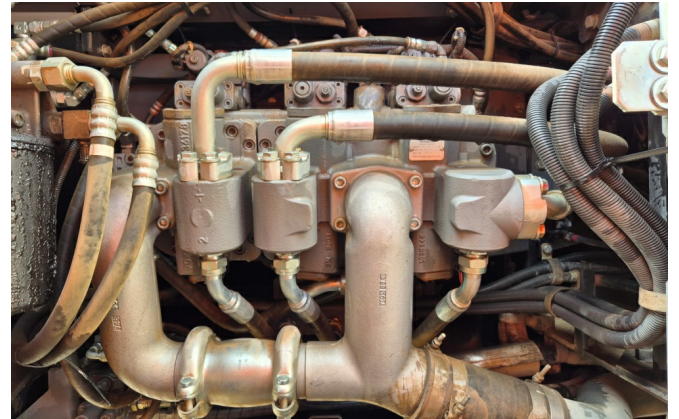

KIESEL

Mein Systempartner.

HITACHI

ZX300LCN-6

Ref.-number: 0010520009
Construction year: 2020
Operating hours: 4000
Location: Baienfurt

Equipment:

variable boom
3110mm stick
piping for hammer, shear
piping for Oilquick coupler
central grease
ROPS cabin
a/c
rear and side cameras
600mm shoes
3m transport width
without aquick coupler
Worldwide delivery. Please ask for our low shipping charges.

View 4

View 5

View 6

View 7

View 8

View 9

View 10

View 11