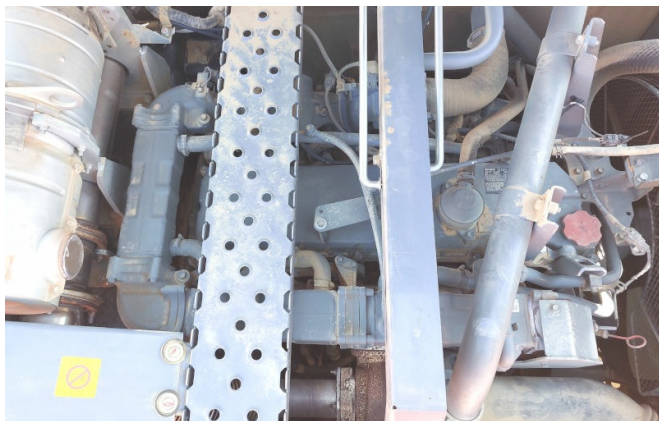

KIESEL

Mein Systempartner.

HITACHI

KTEG KLS400-6

View 5