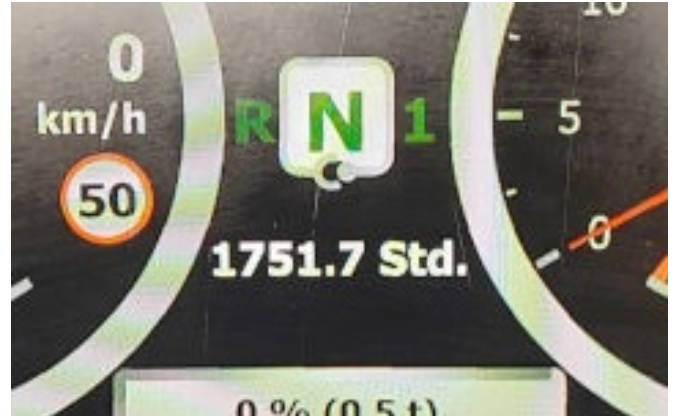

KIESEL

Mein Systempartner.

BELL

B45E

Ref.-number: 6451722020
Construction year: 2022
Operating hours: 1750
Location: Baienfurt

Equipment:

ROPS cab
a/c
central grease
heated diesel filter
bin heating
tailgate
rear camera
tyres 29.5 R25
Mercedes engine OM471LA

View 3

View 4

View 5

View 6

View 7

View 8

View 9

View 10