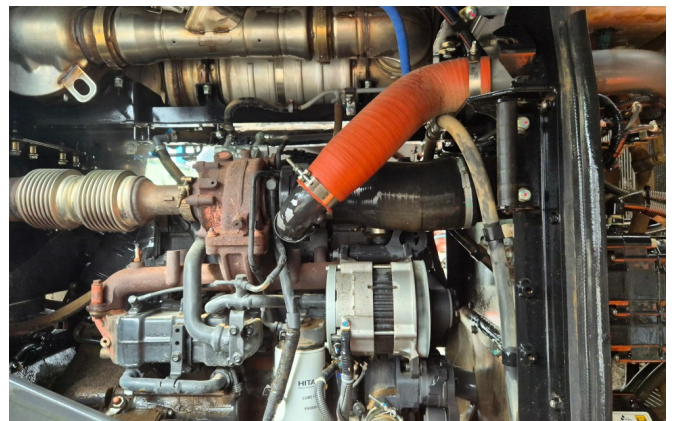

KIESEL

Mein Systempartner.

HITACHI

ZW150-6

View 6