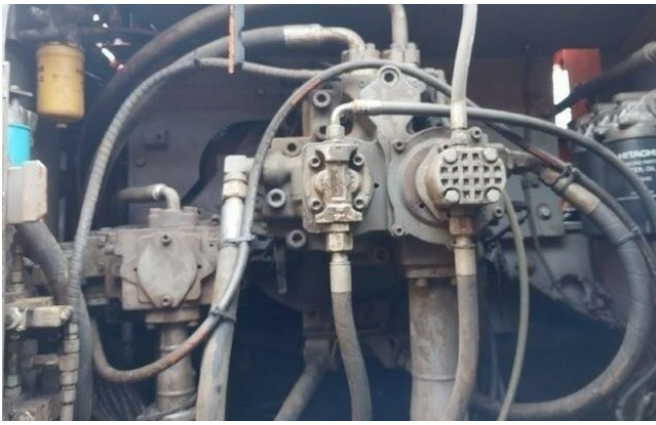

View 7

WIR KAUFEN IHRE

BAUMASCHINEN
UMSCHLAGMASCHINEN
ANBAUGERÄTE
UND JEDE ART VON ZUBEHÖR!

Ankauf@kiesel.net
T: 0152 57 95 89 96

- ✓ Jede Marke
- ✓ Jedes Baujahr
- ✓ Jeder Zustand

View 13