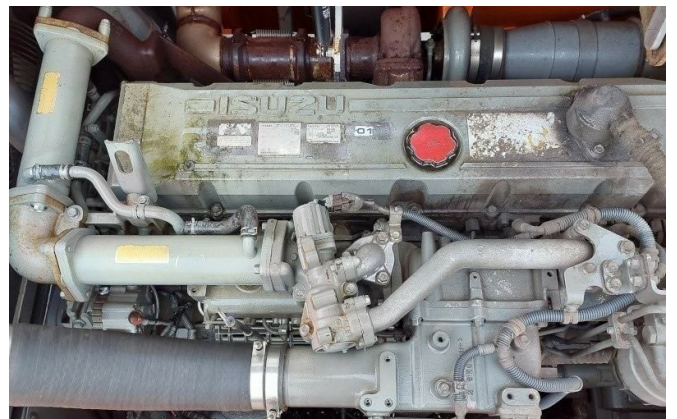

KIESEL

Mein Systempartner.

HITACHI

ZX520LCD-3

View 6