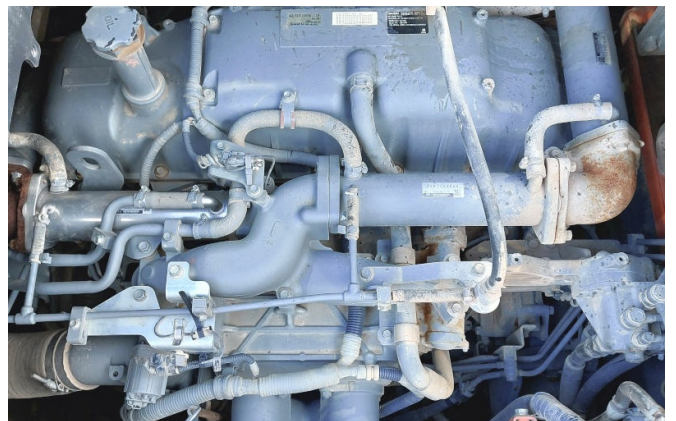

KIESEL

Mein Systempartner.

HITACHI

ZX490LCH-6

View 6