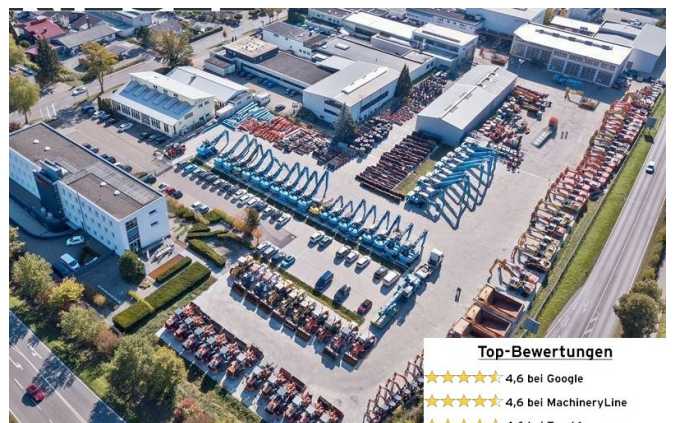

View 14

Top-Bewertungen
★★★★★ 4,6 bei Google
★★★★★ 4,6 bei MachineryLine
★★★★★ 4,6 bei Trucklist