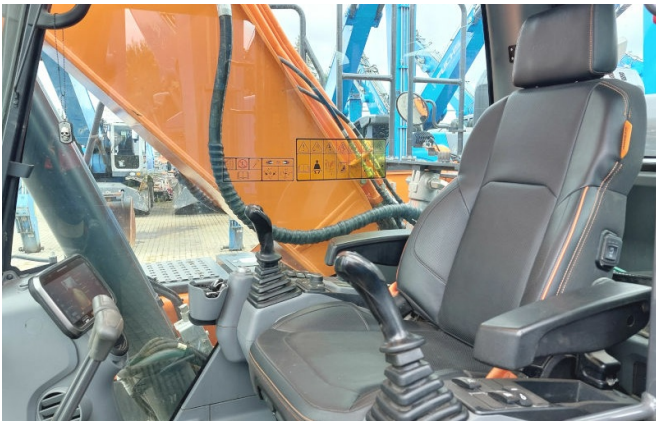

View 11

Top-Bewertungen
★★★★★ 4,6 bei Google
★★★★★ 4,6 bei MachineryLine
★★★★★ 4,6 bei Trucklist