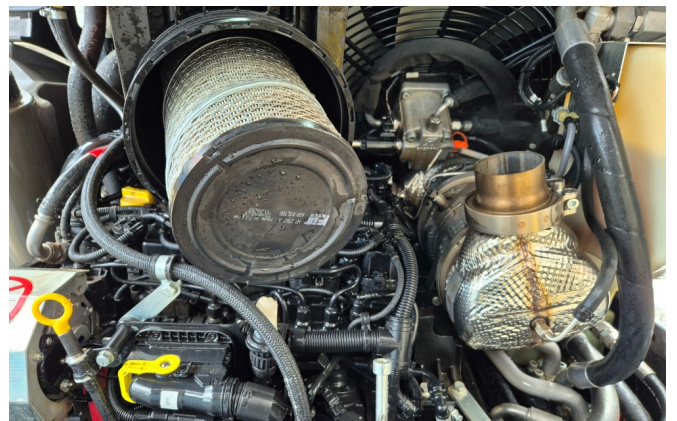

KIESEL

Mein Systempartner.

HITACHI

ZW95-6 HIGH LIFT

View 6