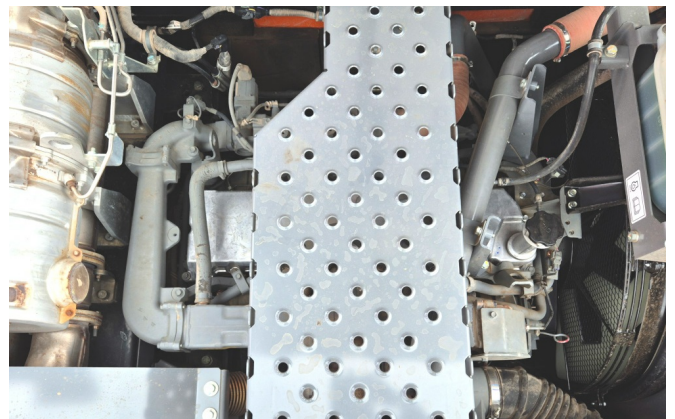

KIESEL

Mein Systempartner.

HITACHI

ZX350LCN-7

View 6