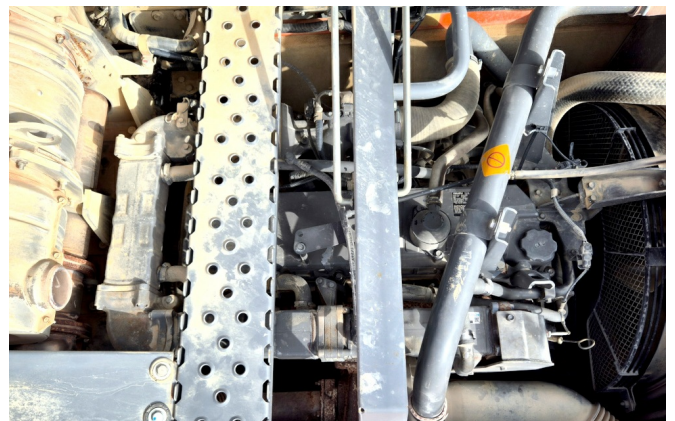

KIESEL

Mein Systempartner.

HITACHI

KTEG KSD405-6

View 6