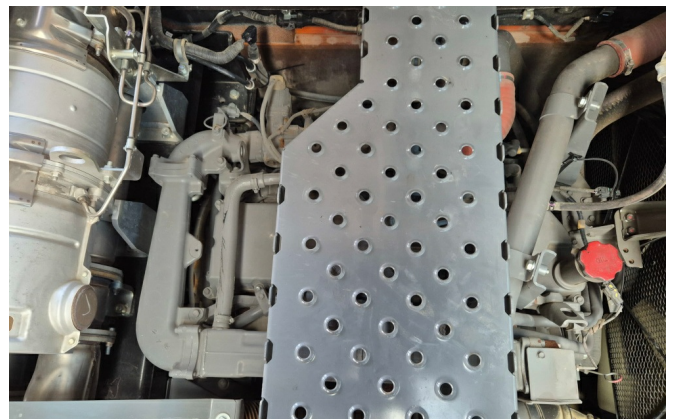

KIESEL

Mein Systempartner.

HITACHI

ZX350LCN-7

View 6