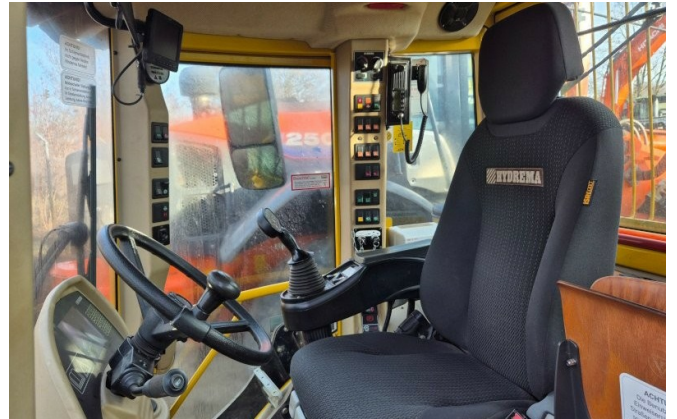

KIESEL

Mein Systempartner.

HYDREMA

912ZW

Ref.-number: 9712415001
Construction year: 2015
Operating hours: 2140
Location: Baienfurt

Equipment:

2-way-dumper for road and railroad
weight 10,4t
payload 9,6t
ROPS cab
central grease

View 3

View 4

View 5

View 6

View 7

View 8

View 9

View 10