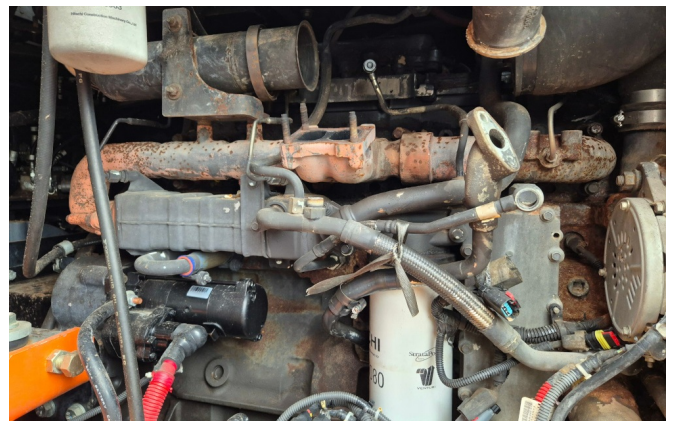

KIESEL

Mein Systempartner.

HITACHI

ZW310-6

View 6