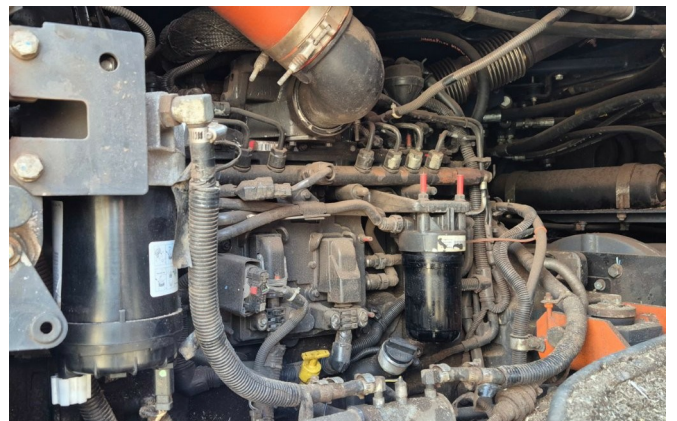

KIESEL

Mein Systempartner.

HITACHI

ZW310-6

View 6