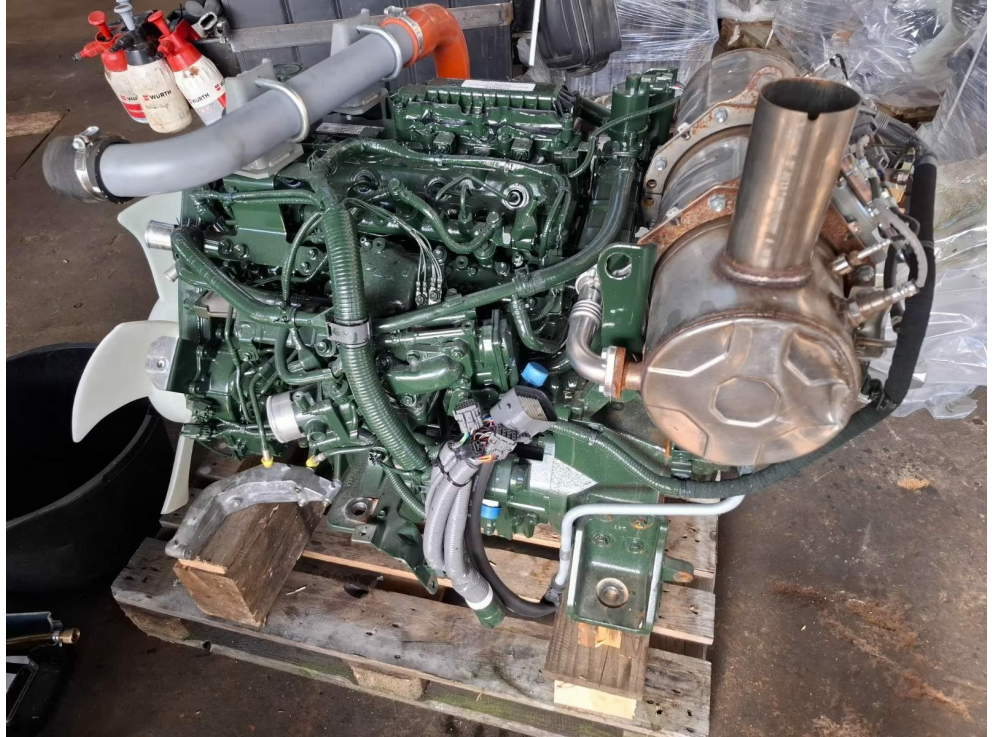

KIESEL

Mein Systempartner.

TOYOTA ENGINE 1KD

Ref.-number: Z22420
Construction year: 2023
Location: Baienfurt

Technical data

Toyota, Engine 1KD fits Hitachi ZX135

Reference number: Z22419

Type: Motor 1KD

Spare part number: YA00080588

In mint condition

Suitable for: Hitachi ZX135

Location: Bad Friedrichshall

Inquire now!

sales@kiesel.net

KIESEL

Mein Systempartner.

TOYOTA ENGINE 1KD

View 1