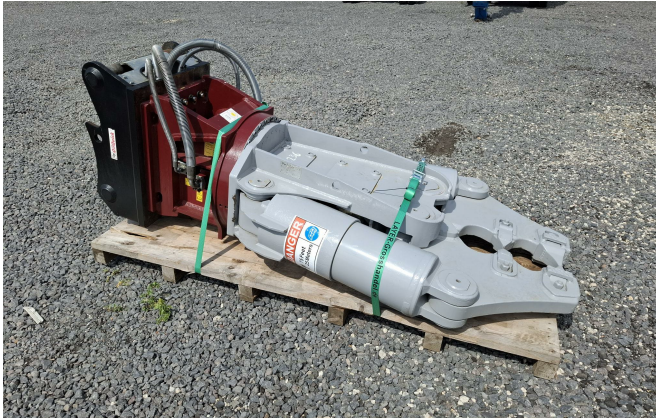

MBI CR20 DEMOLITION PLIERS, 0Q70-55

Ref.-number: Z22236
Construction year: 2019
Location: Stockstadt am Rhein

Technical data

MBI, Demolition pliers CR20, 0Q80
Reference number: Z22236
Manufacturer: MBI
Recording: 0Q70-55
Carrier unit: 21 - 26 tonnes
UVV new
Opening width: 1,050 mm
Oil flow: 180 - 220 l/min
Operating pressure: 280 - 320 bar
Year of construction: 2019
Weight: 2,100 kg
Location: Stockstadt

Inquire now!
sales@kiesel.net

KIESEL

Mein Systempartner.

MBI CR20 DEMOLITION PLIERS, 0Q70-55

View 1

View 2

View 3

View 4