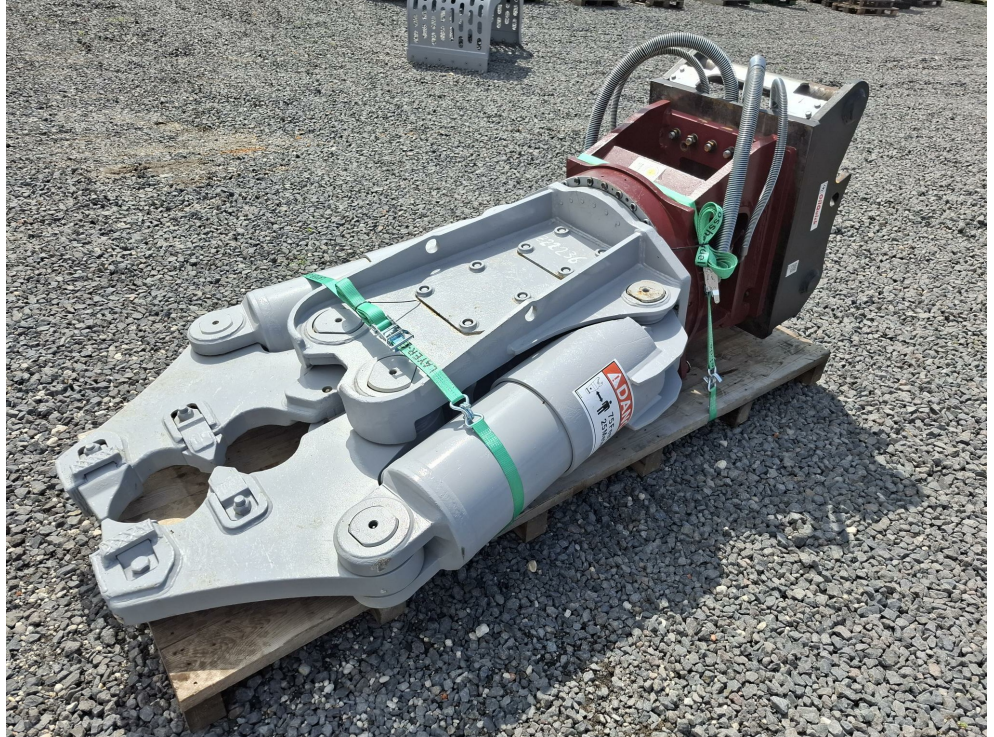

MBI CR20 DEMOLITION PLIERS, 0Q70-55

Ref.-number: Z22236
Construction year: 2019
Location: Stockstadt am Rhein

Technical data

MBI, Demolition pliers CR20, 0Q80
Reference number: Z22236
Manufacturer: MBI
Recording: 0Q70-55
Carrier unit: 21 - 26 tonnes
UVV new
Opening width: 1,050 mm
Oil flow: 180 - 220 l/min
Operating pressure: 280 - 320 bar
Year of construction: 2019
Weight: 2,100 kg
Location: Stockstadt

Inquire now!
sales@kiesel.net

KIESEL

Mein Systempartner.

MBI CR20 DEMOLITION PLIERS, 0Q70-55

View 1

View 2

View 3

View 4