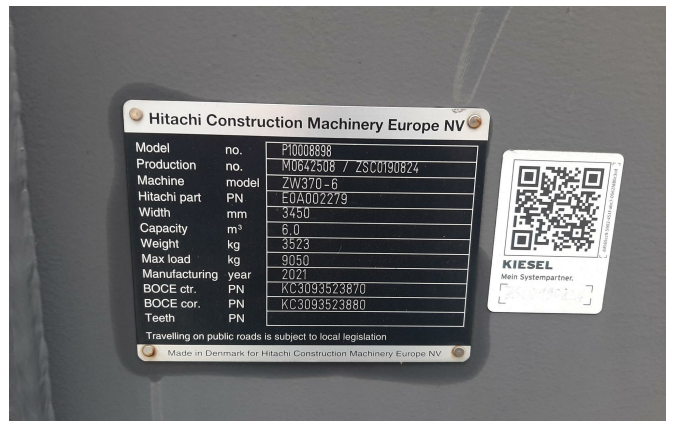

KIESEL

Mein Systempartner.

HITACHI

UNIVERSAL SHOVEL HD 3450MM, ZW370-6

View 6