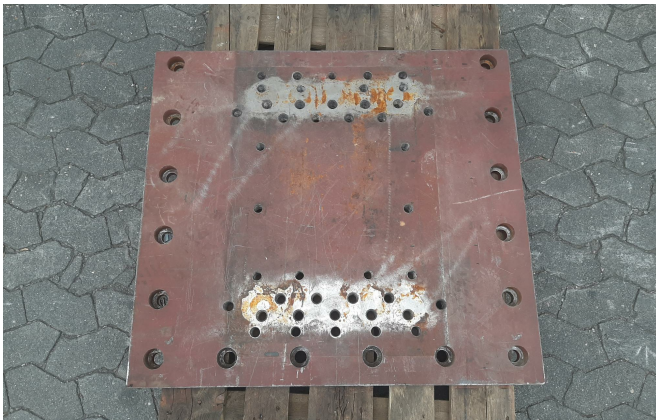

## **ADAPTER FRAME MULTAVEX CAT 4-5, BB MULTAVEX CAT 4-5**

**Ref.-number:** Z66580  
**Construction year:** 2017  
**Location:** Baienfurt

### **Technical data**

**KSW, Adapter frame, Drilling pattern Multavex CAT 4-5**

**Reference number:** Z66580

**Manufacturer:** KSW

**Drilling image:** Multavex CAT 4-5

**Type:** 910x818x45

**Drill holes:** 16 pieces

## **ADAPTER FRAME MULTAVEX CAT 4-5, BB MULTAVEX CAT 4-5**

View 1

View 2

View 3