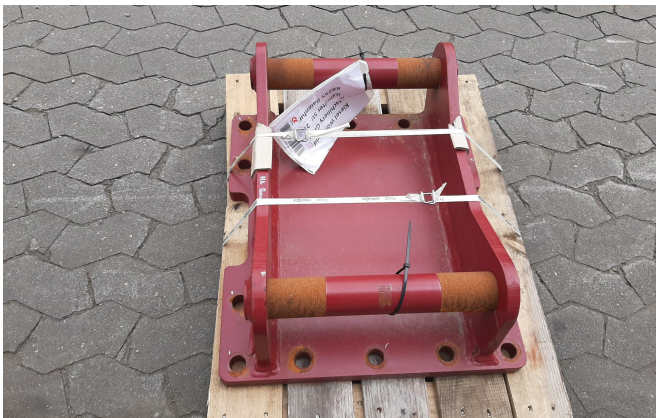

SCREW ADAPTER S60, BB - MTB175

Ref.-number: Z593326
Construction year: 2022

Technical data

Screw adapter S60, Drilling pattern MTB175DHX

Reference number: Z593326
Manufacturer: Büchler & Geiß
Year of construction: 2022
Weight: 106Kg
Drilling image: MTB175DHX
Location: Baienfurt

Inquire now!
sales@kiesel.net

KIESEL

Mein Systempartner.

SCREW ADAPTER S60, BB - MTB175

View 1

View 2

View 3

View 4