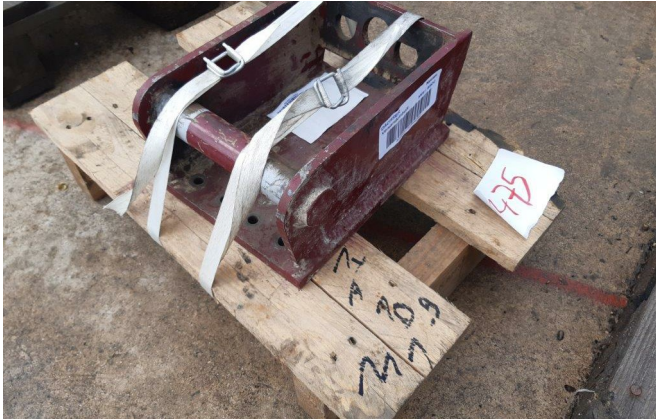

Inquire now!

sales@kiesel.net

KIESEL

Mein Systempartner.

WOLF

SCREW ADAPTER MS01, BB-C2

View 1

View 2

View 3

View 4