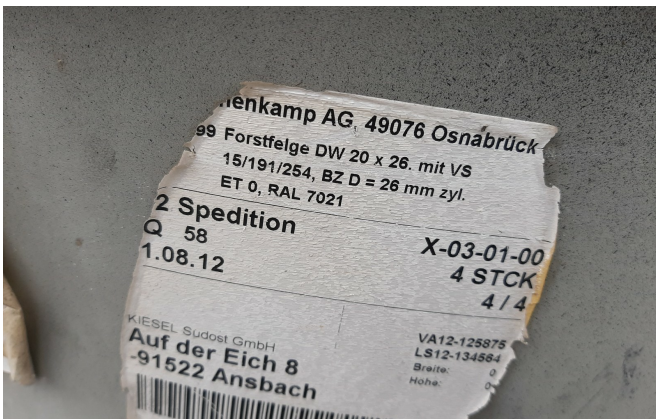

## Technical data

**Hitachi forestry rim DW 20X26**

**Reference number:** Z555983

**Manufacturer:** Hitachi

**DW 20X26**

**15 hole**

**Centre hole 191mm /254mm**

**Bolt hole diameter:** 26mm cylindrical

# KIESEL

Mein Systempartner.

**HITACHI**

**FOREST RIM DW20X26**

View 1

View 2

View 3

View 4