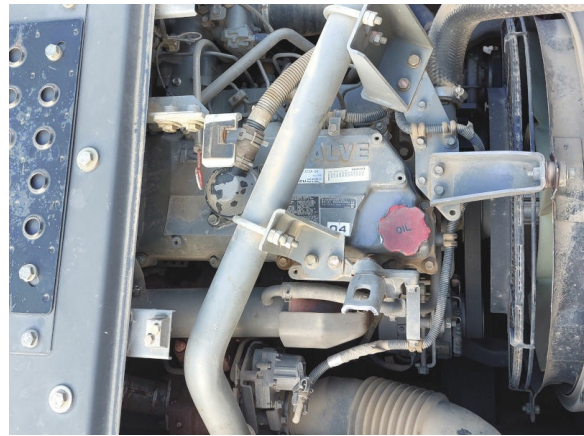

KIESEL GmbH
Bainder Straße 29
88255 Baienfurt
www.kiesel.net

Handelsregister B
Amtsgericht Ulm HRB 551087
USt-IdNr: DE185630186
Geschäftsführung: Toni Kiesel,
Kathrin Kiesel, Maximilian Schmidt,
Ludwig Vetter, Harald Thum

Eingabefehler und Irrtümer in diesem Angebot werden ausdrücklich vorbehalten.
Entscheidend sind allein die konkreten Vereinbarungen in der Auftragsbestätigung bzw. im Kaufvertrag.