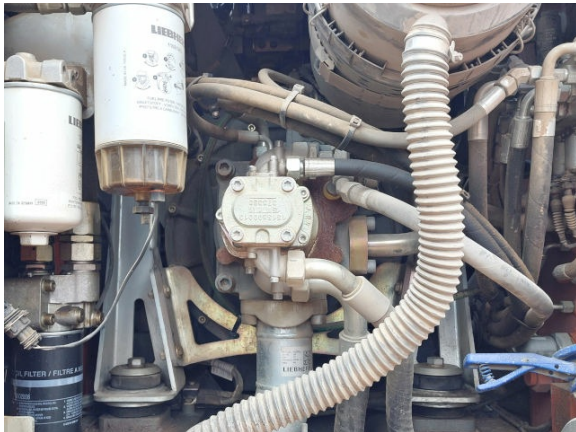

KIESEL GmbH
Baidter Straße 29
88255 Baienfurt
www.kiesel.net

Handelsregister B
Amtsgericht Ulm HRB 551087
USt-IdNr: DE185630186
Geschäftsführung: Toni Kiesel,
Kathrin Kiesel, Maximilian Schmidt,
Ludwig Vetter, Harald Thum

Eingabefehler und Irrtümer in diesem Angebot werden ausdrücklich vorbehalten.
Entscheidend sind allein die konkreten Vereinbarungen in der Auftragsbestätigung bzw. im Kaufvertrag.