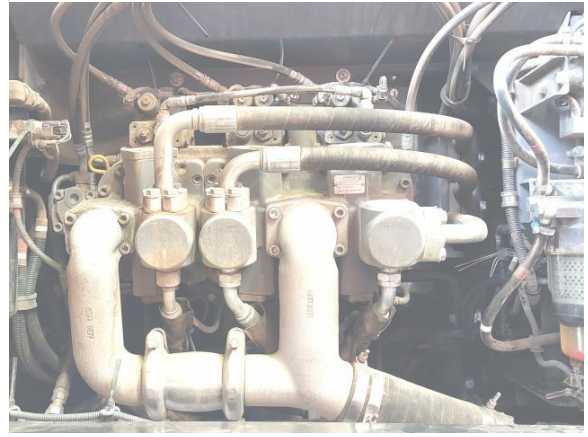

KIESEL GmbH
Bainder Straße 29
88255 Baienfurt
www.kiesel.net

Handelsregister B
Amtsgericht Ulm HRB 551087
USt-IdNr: DE185630186
Geschäftsführung: Toni Kiesel,
Kathrin Kiesel, Maximilian Schmidt,
Ludwig Vetter, Harald Thum

Eingabefehler und Irrtümer in diesem Angebot werden ausdrücklich vorbehalten.
Entscheidend sind allein die konkreten Vereinbarungen in der Auftragsbestätigung bzw. im Kaufvertrag.