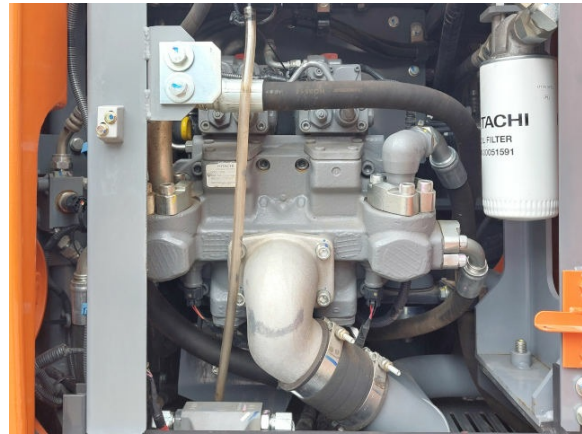

KIESEL GmbH
Bainder Straße 29
88255 Baienfurt
www.kiesel.net

Handelsregister B
Amtsgericht Ulm HRB 551087
USt-IdNr: DE185630186
Geschäftsführung: Toni Kiesel,
Kathrin Kiesel, Maximilian Schmidt,
Ludwig Vetter, Harald Thum

Eingabefehler und Irrtümer in diesem Angebot werden ausdrücklich vorbehalten.
Entscheidend sind allein die konkreten Vereinbarungen in der Auftragsbestätigung bzw. im
Kaufvertrag.