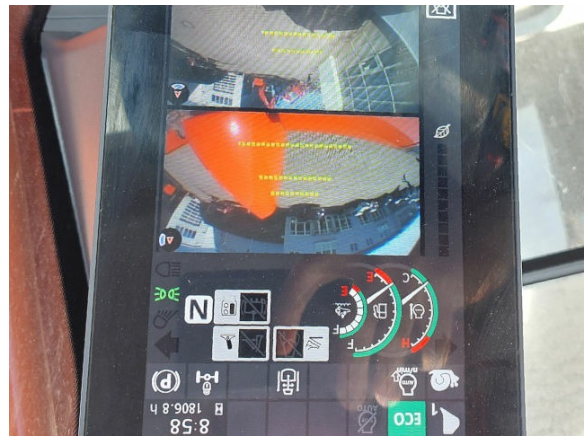

KIESEL GmbH
Bainder Straße 29
88255 Baienfurt
www.kiesel.net

Handelsregister B
Amtsgericht Ulm HRB 551087
USt-IdNr: DE185630186
Geschäftsführung: Toni Kiesel,
Kathrin Kiesel, Maximilian Schmidt,
Ludwig Vetter, Harald Thum

Eingabefehler und Irrtümer in diesem Angebot werden ausdrücklich vorbehalten.
Entscheidend sind allein die konkreten Vereinbarungen in der Auftragsbestätigung bzw. im Kaufvertrag.