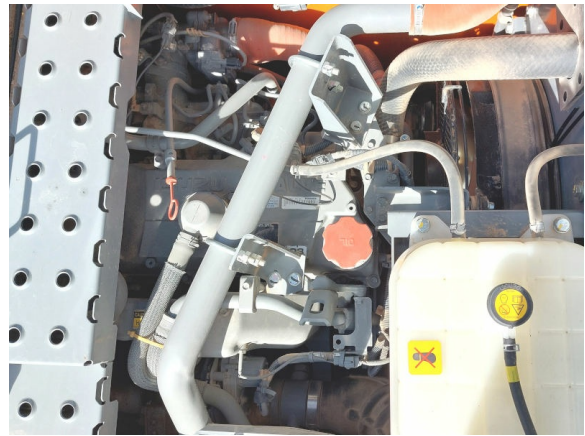

KIESEL GmbH
Bainder Straße 29
88255 Baienfurt
www.kiesel.net

Handelsregister B
Amtsgericht Ulm HRB 551087
USt-IdNr: DE185630186
Geschäftsführung: Toni Kiesel,
Kathrin Kiesel, Maximilian Schmidt,
Ludwig Vetter, Harald Thum

Eingabefehler und Irrtümer in diesem Angebot werden ausdrücklich vorbehalten.
Entscheidend sind allein die konkreten Vereinbarungen in der Auftragsbestätigung bzw. im Kaufvertrag.