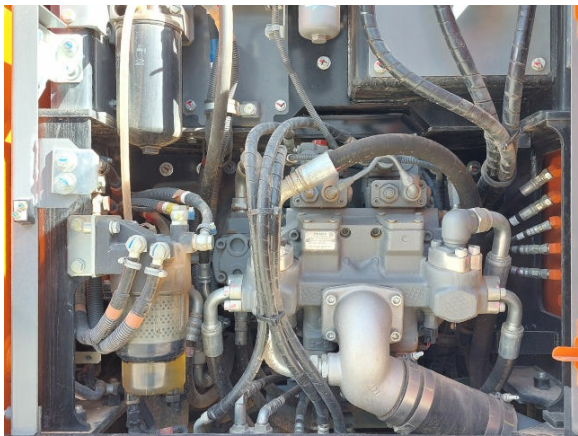

KIESEL GmbH
Bainder Straße 29
88255 Baienfurt
www.kiesel.net

Handelsregister B
Amtsgericht Ulm HRB 551087
USt-IdNr: DE185630186
Geschäftsführung: Toni Kiesel,
Kathrin Kiesel, Maximilian Schmidt,
Ludwig Vetter, Harald Thum

Eingabefehler und Irrtümer in diesem Angebot werden ausdrücklich vorbehalten.
Entscheidend sind allein die konkreten Vereinbarungen in der Auftragsbestätigung bzw. im Kaufvertrag.