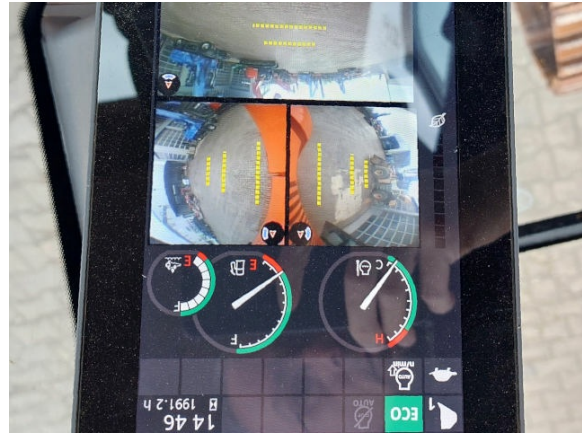

KIESEL GmbH
Baidter Straße 29
88255 Baienfurt
www.kiesel.net

Handelsregister B
Amtsgericht Ulm HRB 551087
USt-IdNr: DE185630186
Geschäftsführung: Toni Kiesel,
Kathrin Kiesel, Maximilian Schmidt,
Ludwig Vetter, Harald Thum

Eingabefehler und Irrtümer in diesem Angebot werden ausdrücklich vorbehalten.
Entscheidend sind allein die konkreten Vereinbarungen in der Auftragsbestätigung bzw. im Kaufvertrag.