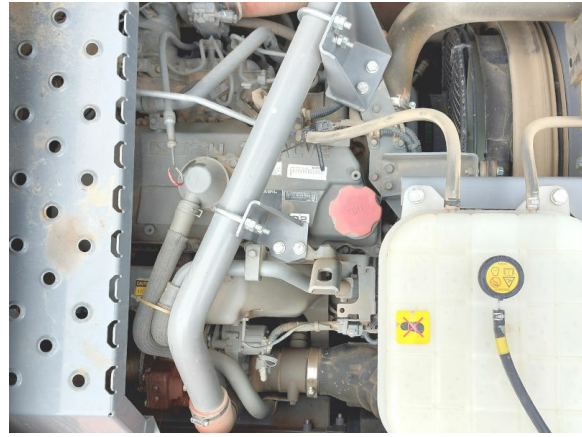

KIESEL GmbH
Bainder Straße 29
88255 Baienfurt
www.kiesel.net

Handelsregister B
Amtsgericht Ulm HRB 551087
USt-IdNr: DE185630186
Geschäftsführung: Toni Kiesel,
Kathrin Kiesel, Maximilian Schmidt,
Ludwig Vetter, Harald Thum

Eingabefehler und Irrtümer in diesem Angebot werden ausdrücklich vorbehalten.
Entscheidend sind allein die konkreten Vereinbarungen in der Auftragsbestätigung bzw. im Kaufvertrag.