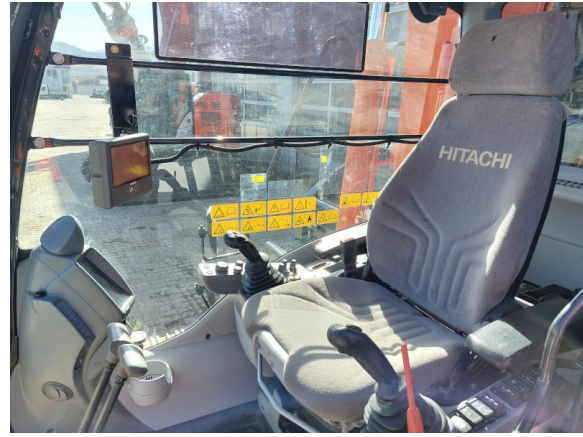

KIESEL GmbH
Baidter Straße 29
88255 Baienfurt
www.kiesel.net

Handelsregister B
Amtsgericht Ulm HRB 551087
USt-IdNr: DE185630186
Geschäftsführung: Toni Kiesel,
Kathrin Kiesel, Maximilian Schmidt,
Ludwig Vetter, Harald Thum

Eingabefehler und Irrtümer in diesem Angebot werden ausdrücklich vorbehalten.
Entscheidend sind allein die konkreten Vereinbarungen in der Auftragsbestätigung bzw. im Kaufvertrag.