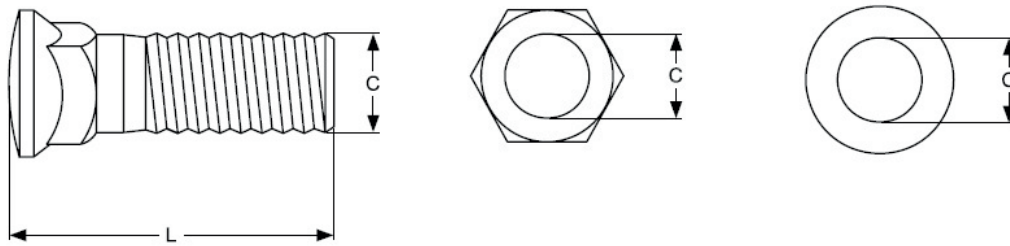

### Plow Bolt Schrauben, Muttern und Unterlegscheiben

| Artikelnummer | Bezeichnung                        | L (mm) | C (mm) |
|---------------|------------------------------------|--------|--------|
| PB1           | Plow Bolt Mutter 1"                | -      | 25,4   |
| PB11/4        | Plow Bolt Mutter 1 1/4"            | -      | 31,75  |
| PB11/4-41/8   | Plow Bolt Schraube 1 1/4" - 4 1/8" | 104,78 | 31,75  |
| PB1-21/2      | Plow Bolt Schraube 1" - 2 1/2"     | -      | -      |
| PB1-23/4      | Plow Bolt Schraube 1" - 2 3/4"     | 69,85  | 25,4   |
| PB1-3         | Plow Bolt Schraube 1" - 3"         | 76,2   | 25,4   |
| PB1-31/2      | Plow Bolt Schraube 1" - 3 1/2"     | 88,9   | 25,4   |
| PB1-31/4      | Plow Bolt Schraube 1" - 3 1/4"     | 82,55  | 25,4   |
| PB1-33/4      | Plow Bolt Schraube 1" - 3 3/4"     | -      | -      |
| PB1-4         | Plow Bolt Schraube 1" - 4"         | -      | -      |
| PB1-41/2      | Plow Bolt Schraube 1" - 4 1/2"     | -      | -      |
| PB3/4         | Plow Bolt Mutter 3/4"              | -      | 19     |
| PB3/4-2       | Plow Bolt Schraube 3/4" - 2"       | -      | -      |
| PB3/4-21/2    | Plow Bolt Schraube 3/4" - 2 1/2"   | 63,5   | 19     |
| PB3/4-21/4    | Plow Bolt Schraube 3/4" - 2 1/4"   | 57,15  | 19     |
| PB3/4-23/4    | Plow Bolt Schraube 3/4" - 2 3/4"   | 69,85  | 19     |
| PB3/4-3       | Plow Bolt Schraube 3/4" - 3"       | 76,2   | 19     |
| PB3/4-31/2    | Plow Bolt Schraube 3/4" - 3 1/2"   | 88,9   | 19     |
| PB3/4-31/4    | Plow Bolt Schraube 3/4" - 3 1/4"   | 82,55  | 19     |
| PB3/4-33/4    | Plow Bolt Schraube 3/4" - 3 3/4"   | -      | -      |
| PB3/4-41/2    | Plow Bolt Schraube 3/4" - 4 1/2"   | -      | -      |
| PB3/4-41/4    | Plow Bolt Schraube 3/4" - 4 1/4"   | -      | -      |
| PB5/8         | Plow Bolt Mutter 5/8"              | -      | 16     |
| PB5/8-13/4    | Plow Bolt Schraube 5/8" - 1 3/4"   | -      | -      |
| PB5/8-2       | Plow Bolt Schraube 5/8" - 2"       | 50,8   | 16     |
| PB5/8-21/2    | Plow Bolt Schraube 5/8" - 2 1/2"   | 63,5   | 16     |
| PB5/8-21/4    | Plow Bolt Schraube 5/8" - 2 1/4"   | 57,15  | 16     |
| PB5/8-23/4    | Plow Bolt Schraube 5/8" - 2 3/4"   | 69,85  | 16     |
| PB5/8-3       | Plow Bolt Schraube 5/8" - 3"       | -      | -      |
| PB5/8-31/4    | Plow Bolt Schraube 5/8" - 3 1/4"   | -      | -      |
| PB7/8         | Plow Bolt Mutter 7/8"              | -      | 22,2   |