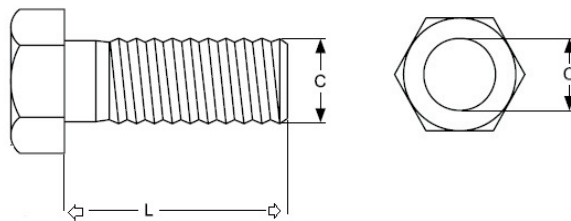

Befestigungsmaterial

Artikelnummer	Bezeichnung	L (mm)	C (mm)
PB7/8-21/2	Plow Bolt Schraube 7/8" - 2 1/2"	-	-
PB7/8-23/4	Plow Bolt Schraube 7/8" - 2 3/4"	-	-
PB7/8-3	Plow Bolt Schraube 7/8" - 3"	-	-
PB7/8-31/2	Plow Bolt Schraube 7/8" - 2 1/2"	88,9	22,2
PB7/8-31/4	Plow-Bolt Schraube 7/8" - 3 1/4"	-	-
PB7/8-4	Plow Bolt Schraube 7/8" - 4"	-	-
PB7/8-5	Plow Bolt Schraube 7/8" - 5"	-	-
5P8247	Unterlegscheibe 5/8"	-	16
5P8248	Unterlegscheibe 3/4"	-	19
5P8249	Unterlegscheibe 7/8"	-	22,2
5P8250	Unterlegscheibe 1"	-	25,4
5P8251	Unterlegscheibe 1 1/4"	-	31,75

Sechskantschrauben und Muttern

Artikelnummer	Bezeichnung	L (mm)	C (mm)
E600.1B	Sechskantschraube M12 x 50	50	12
E600B	Sechskantschraube M12 x 45	45	12
E600N	Mutter M12	-	12
E603	Sechskantschraube M14 x 50 inkl. Mutter M14	50	14
E605.1B	Sechskantschraube M16 x 70	70	16
E605N	Mutter M16	-	16